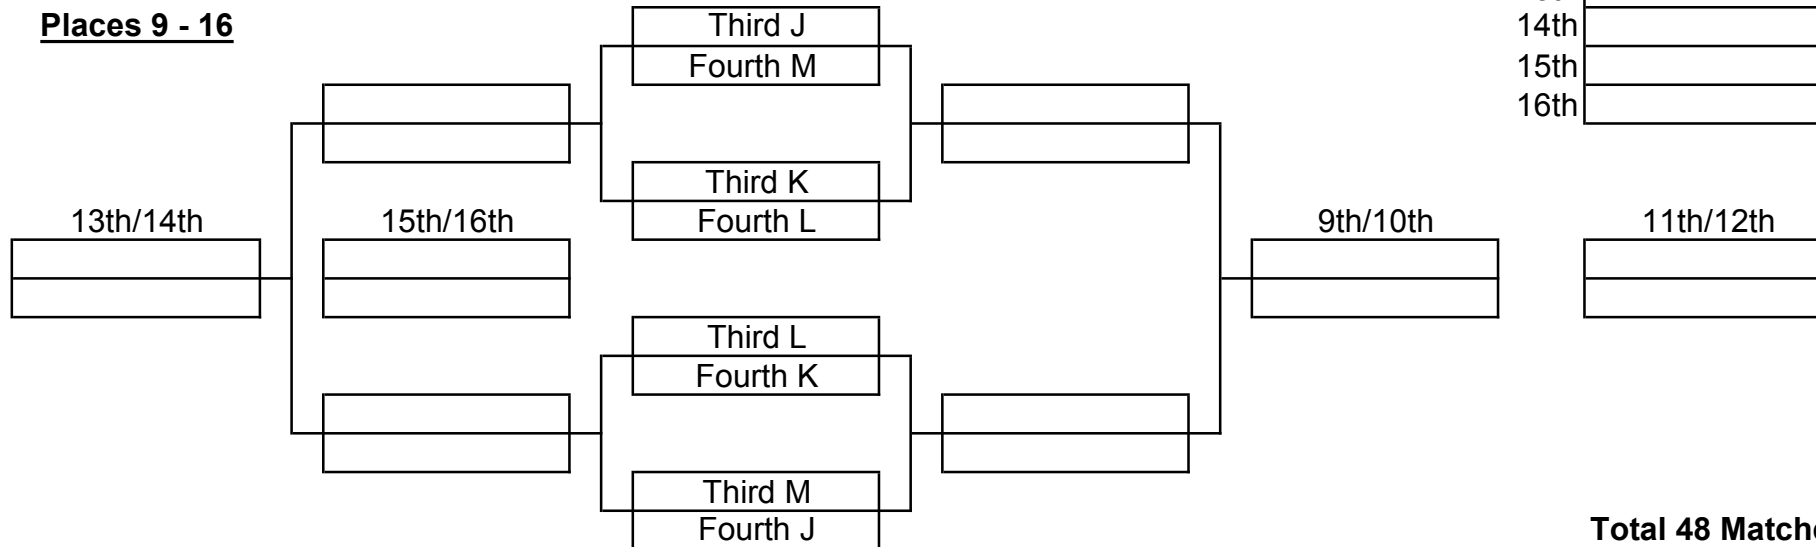

16 TEAM CHAMPIONSHIP (4 Groups of 4 All Play All + Play-offs)

J	K	L	M

Places 1 - 8

Final Positions

1st	
2nd	
3rd	
4th	
5th	
6th	
7th	
8th	
9th	
10th	
11th	
12th	
13th	
14th	
15th	
16th	

Places 9 - 16

Total 48 Matches