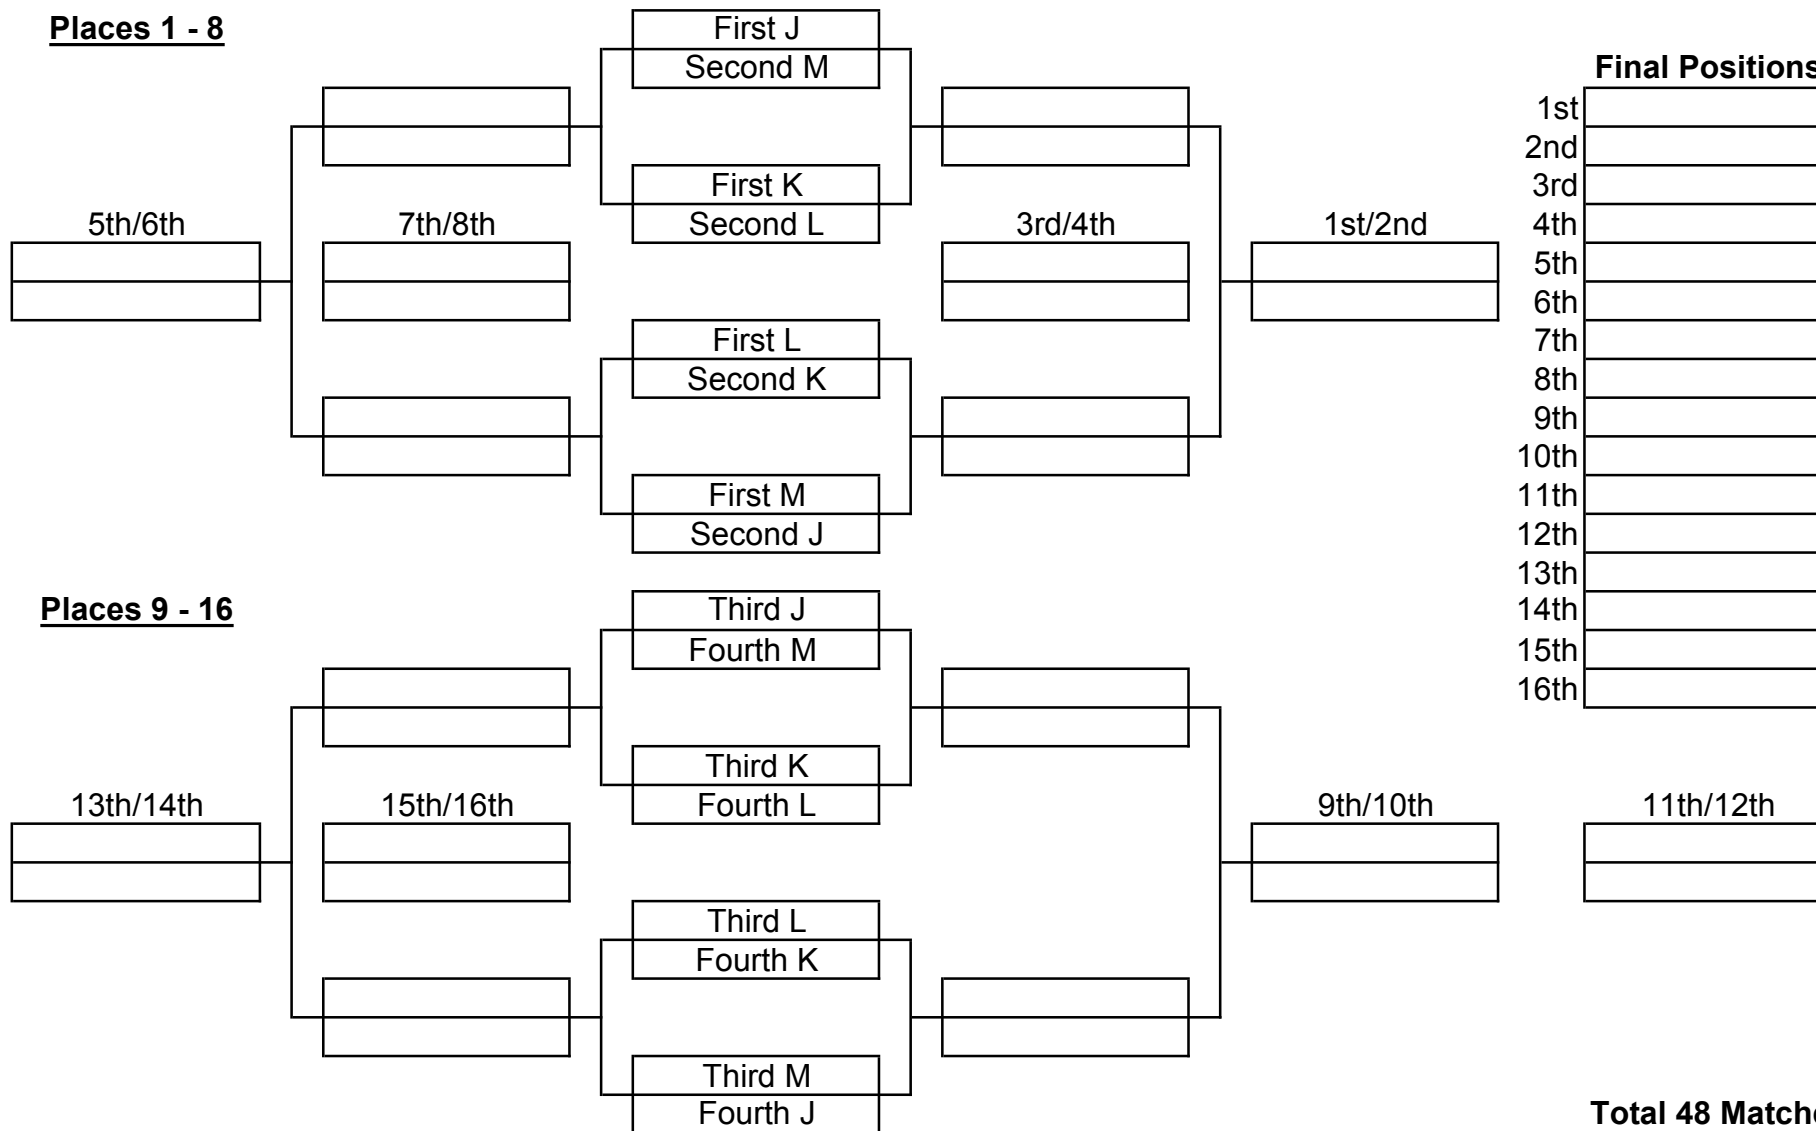

16 TEAM CHAMPIONSHIP (4 Groups of 4 All Play All + Play-offs)

J	K	L	M

Places 1 - 8

Final Positions

1st	
2nd	
3rd	
4th	
5th	
6th	
7th	
8th	
9th	
10th	
11th	
12th	
13th	
14th	
15th	
16th	

Places 9 - 16

Total 48 Matches